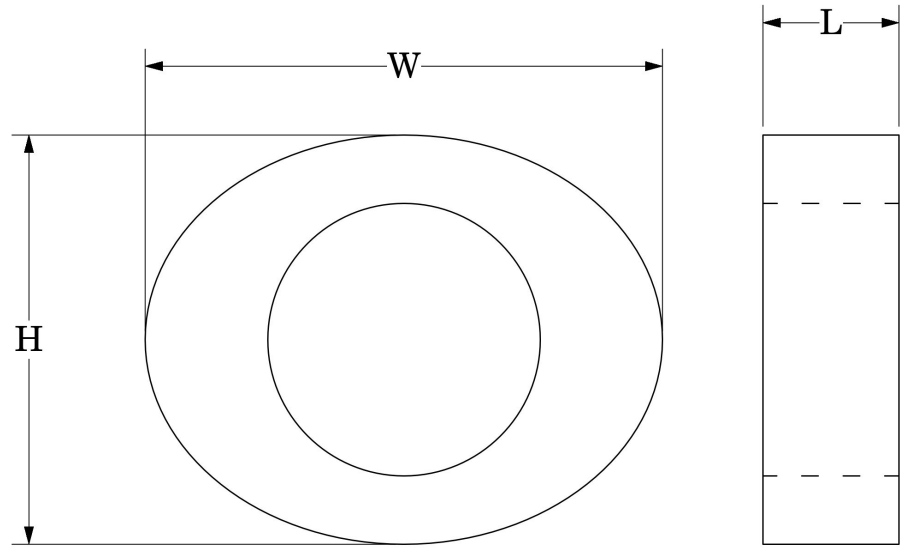

part number
See Table

page 1 of 1

Catphan® Body Annuli

Catphan® annuli are cast from uniformity material. Annuli are available in a variety of round and oval sizes and mimic the attenuation of patients and their effect on image quality. All annuli are designed to be slipped over 20cm OD Catphan® phantoms.

Part Number	Shape	H (cm)	W (cm)	L (cm)
CTP539	round	30	30	5
CTP653	round	32	32	5
CTP653-10	round	32	32	10
CTP653-15	round	32	32	15
CTP653-20	round	32	32	20
CTP540	round	35	35	5
CTP650	round	38	38	5
CTP650-10	round	38	38	10
CTP650-15	round	38	38	15
CTP650-20	round	38	38	20
CTP579	oval	25	35	5
CTP579-10	oval	25	35	10
CTP579-15	oval	25	35	15
CTP579-20	oval	25	35	20
CTP651	oval	30	38	5
CTP651-10	oval	30	38	10
CTP651-15	oval	30	38	15
CTP651-20	oval	30	38	20
CTP750-10	oval	42	55	10
CTP750-20	oval	42	55	20